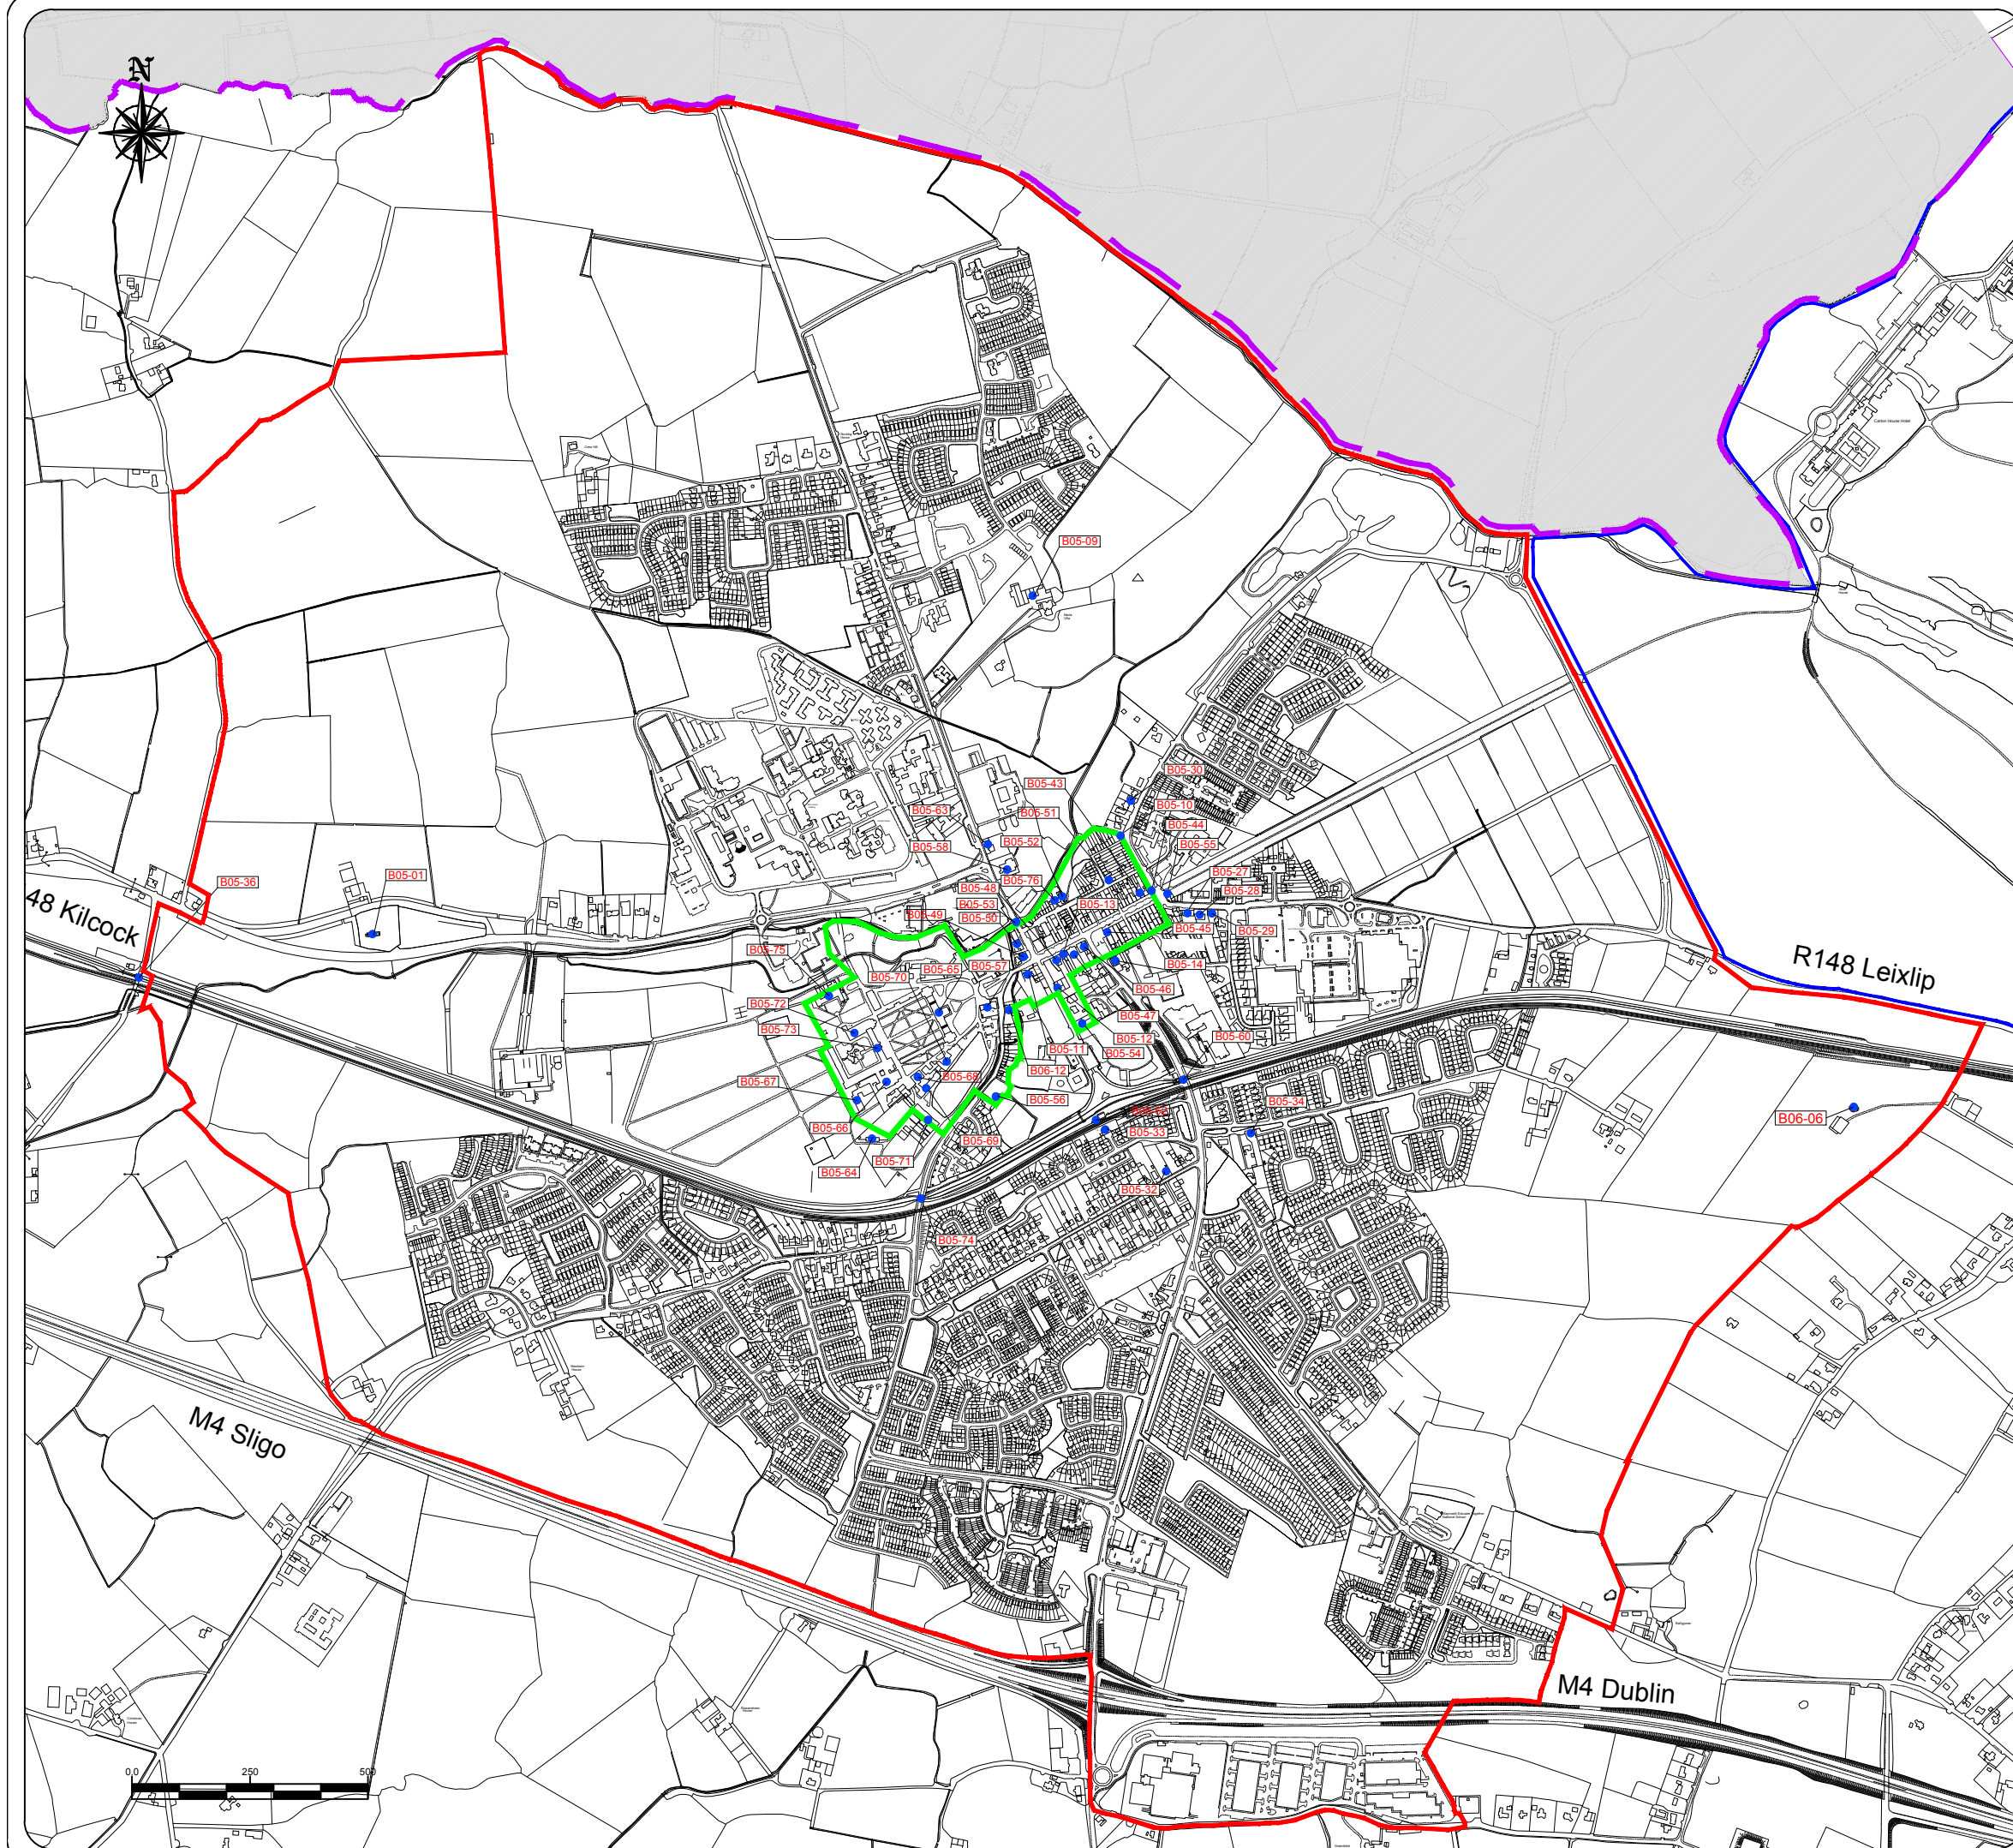

Kildare County Council
 Planning Department,
 Áras Chill Dara, Devoy Park,
 Naas, Co Kildare.

Maynooth Local Area Plan 2013-2019
Incorporating Amendment No. 1
 (Effective from 6th of November 2018)

Legend :

-  Local Area Plan Boundary
-  Kildare County Boundary
-  Architectural Conservation Area
-  Carton Demense
-  Rivers, Canal & Lakes
-  Record of Protected Structures (RPS)
B06-06

Built Heritage Map

Date: 06 November 2018	Map Ref: 3		
Scale: N.T.S	Drawing No: 200/18/907		
© Ordnance Survey Ireland. All rights reserved. Licence No.: 2004/07CCMA (Kildare County Council)	<table border="1"> <tr> <td>Drawn By: MJK</td> <td>Checked By: LC</td> </tr> </table>	Drawn By: MJK	Checked By: LC
Drawn By: MJK	Checked By: LC		

This drawing is to be read in conjunction with
 the written statement and objectives map